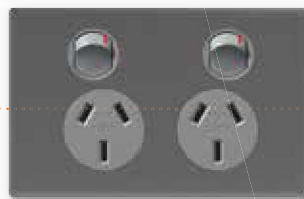

DEDICATED PLATE SERIES

Finished products come in either White (WE) or Urban Grey (UG) or Black (BL)

ED777USB2PSAWE

ED777UG

ED777BL

Additional coverplate finish options include

White (WE)

Liquid Gloss Ice (IC)

Matt Silver (MS)

Urban Grey (UG)

Liquid Gloss Diesel (DI)

BLACK (BL)

COMMON PLATE SERIES

EDCWPLWE

EC770/2WE

EC919WE

EC924WE

EC920GPLWE + 078452

EC920GPLWE + 572222

EC923TWE

EC510WE

The Common Plate Series is compatible with Legrand Arteor dual modules, which enables access to 200+ advanced functions including skirting lights with sensors and the miniature emergency light with a safety torch. For more information visit legrand.com.au

SECURE PLATE SERIES

Single and double powerpoints are available as finished products. 1-6 gang switch grid and plates are available for assembly with mechanisms.

ED777XWE

A secure coverplate can be fitted onto any Common Plate Series product.