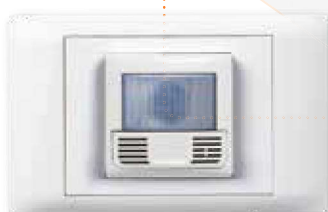

DEDICATED PLATE SERIES

Finished products come in either White (WE) or Urban Grey (UG) or Black (BL)

ED777USB2PSAWE

ED777UG

ED777BL

Additional coverplate finish options include

White (WE)

Liquid Gloss Ice (IC)

Matt Silver (MS)

Urban Grey (UG)

Liquid Gloss Diesel (DI)

BLACK (BL)

COMMON PLATE SERIES

EDCWPLWE

EC770/2WE

EC919WE

EC924WE

EC920GPLWE + 078452

EC920GPLWE + 572222

EC923TWE

EC510WE

The Common Plate Series is compatible with Legrand Arteor dual modules, which enables access to 200+ advanced functions including skirting lights with sensors and the miniature emergency light with a safety torch. For more information visit legrand.com.au

SECURE PLATE SERIES

Single and double powerpoints are available as finished products. 1-6 gang switch grid and plates are available for assembly with mechanisms.

ED777XWE

A secure coverplate can be fitted onto any Common Plate Series product.